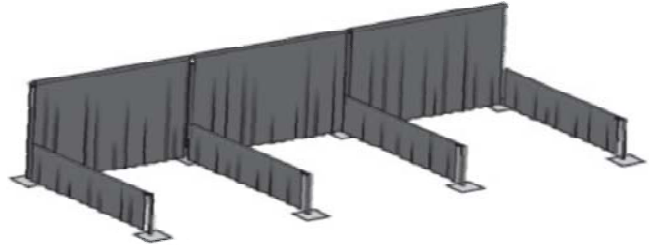

Pipe & Drape Show Services

Pricing under this heading must have PWD Staff set-up and take-down equipment.
Rentals without staff set-up please see following page.

All show equipment services over $1000.00 plus Applicable Taxes will include set-up, and take-down of equipment. Transportation and Accommodation charges may apply depending location and duration of the event. Please Call For Exact Pricing. Show services under $1000.00 do not include set-up or take down of equipment, additional charges would then apply.

Width x Depth	1-49	50+
6ft x 6ft Booth Space (8ft High Back Wall, 3ft High Side Walls)	20.00	17.50
8ft x 6ft Booth Space (8ft High Back Wall, 3ft High Side Walls)	25.00	22.50
8ft x 8ft Booth Space (8ft High Back Wall, 3ft High Side Walls)	30.00	27.50
10ft x 8ft Booth Space (8ft High Back Wall, 3ft High Side Walls)	30.00	27.50
10ft x 10ft Booth Space (8ft High Back Wall, 3ft High Side Walls)	30.00	27.50
Additional Linear Ft. Drape over and above booths. (ex. 30ft long dividing wall would be $75.00) (Available in 3ft, 8ft & 12ft Heights)	2.50/Ln Ft	

Additional Options for Pipe & Drape

ITEM	1-49	50+
Electrical Outlet in Booth Space (7.5 Amp)	25.00	20.00
Booth Lighting (1 or 2 Lamps depending on location - must have electrical)	20.00	15.00
Carpeting, Portable Stages, Chairs, & Other Equipment	please call	

Tables, Cloths & Skirting

ITEM	1-49	50+
8ft Table	please call	
8ft Table Linen and Skirting Package (Black Skirt & White Linen)	20.00	15.00
8ft Table Linen (White)	10.00	7.50
8ft Table Skirt (Black)	15.00	10.00

VICTORIA
(250) 984-1555

NANAIMO
(250) 244-8449

TOLL FREE
1-888-501-9696

www.pacificwestdisplays.ca