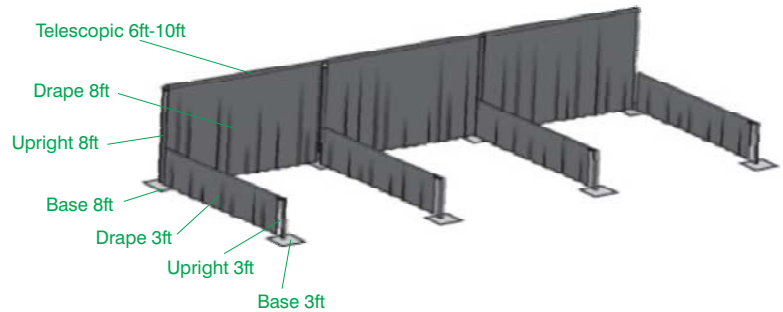

Tables, Cloths & Skirting

ITEM	1-49	50+
8ft Table	please call	
8ft Table Linen and Skirting Package (Black Skirt & White Linen)	20.00	15.00
8ft Table Linen (White)	10.00	7.50
8ft Table Skirt (Black)	15.00	10.00

VICTORIA
(250) 984-1555

NANAIMO
(250) 244-8449

TOLL FREE
1-888-501-9696

www.pacificwestdisplays.ca

Pipe & Drape Rentals

Pricing under this heading is for rentals only
Pick-up and Return to Nanaimo Location..

Bases		1-49	50+
Base 8ft	Base Plate for 8ft Tall Upright	5.00	4.00
Base 3ft	Base Plate for 3ft Tall Upright	4.00	3.20
Base 12ft	Base Plate for 12ft Tall Upright (Not Shown)	6.00	4.80

Uprights		1-49	50+
Upright 8ft	Upright 8ft Tall	4.00	3.20
Upright 3ft	Upright 3ft Tall	3.00	2.40
Upright 12ft	Upright 12ft Tall (Not Shown)	6.00	4.80

Telescopic (Cross Bar)		1-49	50+
Telescopic 6ft-10ft	Telescopic 6ft-10ft (expands from 6ft to 10ft)	7.00	5.60

Drape		1-49	50+
Drape 8ft	Drape 8ft Tall x 4ft Wide (Black)	5.00	4.00
Drape 3ft	Drape 3ft Tall x 4ft Wide (Black)	4.00	3.20
Drape 12ft	Drape 12ft Tall x 4ft Wide (Black - Not Shown)	7.00	N/A